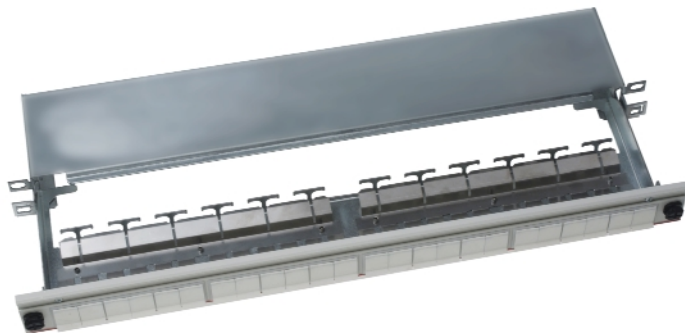

Empty Patch Panel for 24 Snap-in Connectors

Nexans offers a full new range of empty patch panels for 24 snap in connectors.

The new range is suitable for all snap in connectors in Nexans product portfolio. (LANmark-7, LANmark-6, LANmark-5 and Essential). This range uses an exclusive Nexans system to install the connectors.

The new offering is Nexans branded and shows a perfect visual homogeneity when they are used with other Nexans products in a cabinet.

The new patch panels are designed for any 19" cabinet and have 1 HU height.

Nexans proposes two new empty patch panels with the following features :

With Sliding Mechanism

- sliding mechanism : allows an easy and quick installation and easy maintenance.
- new clip on mechanism : enhanced strain relief , earthing and grounding features with Nexans exclusive design.
- Compatible with all Nexans snap-in format connectors.
- 24 ports **with shutters included.**
- strong metalwork.
- with flexible label for the numbering system.

Without Sliding Mechanism

- new clip on mechanism : enhanced strain relief , earthing and grounding features with Nexans exclusive design.
- compatible with all Nexans snap- in format connectors.
- 24 ports **with shutters included.**
- strong metalwork.
- printed numbering system.